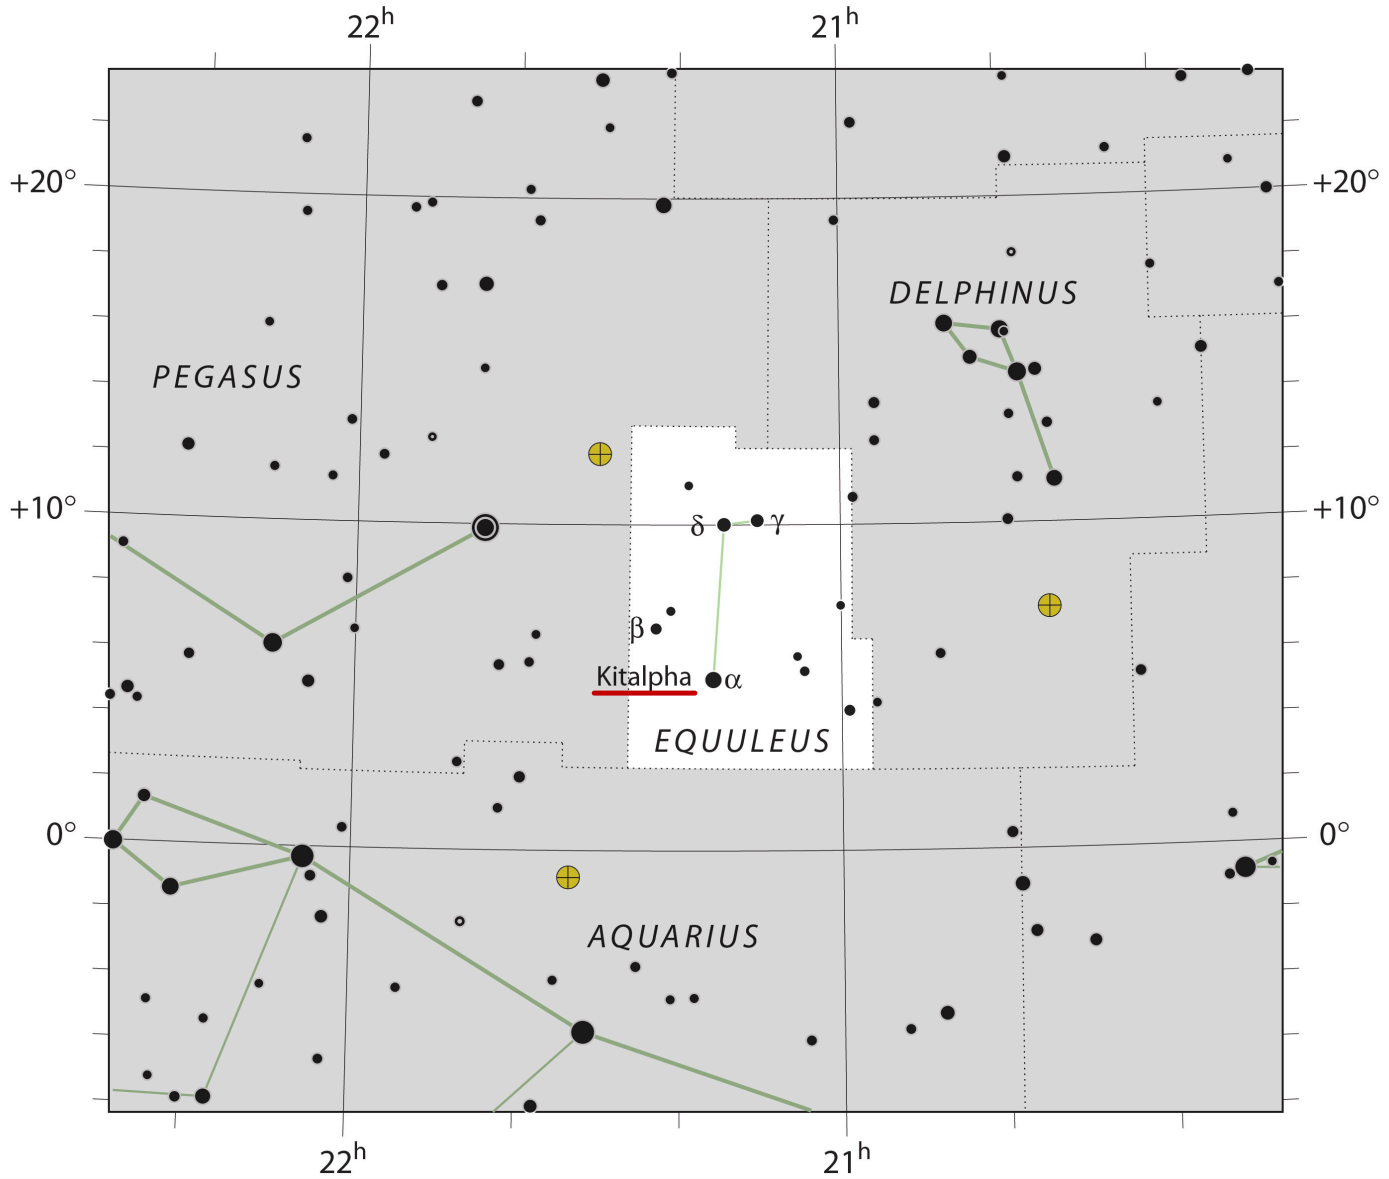

# EQU

STARS:

$\alpha$  - Kitalpha "kih-TAL-fah" 3.9 [a piece of a horse]

Equuleus "eh-QUOO-lee-us"

Equulei "eh-QUOO-lee-eye"

The Little Horse

Visibility:

AM Mar - Aug

PM Jun - Dec

Nimbus

-Veritate

Open Cluster

NGC