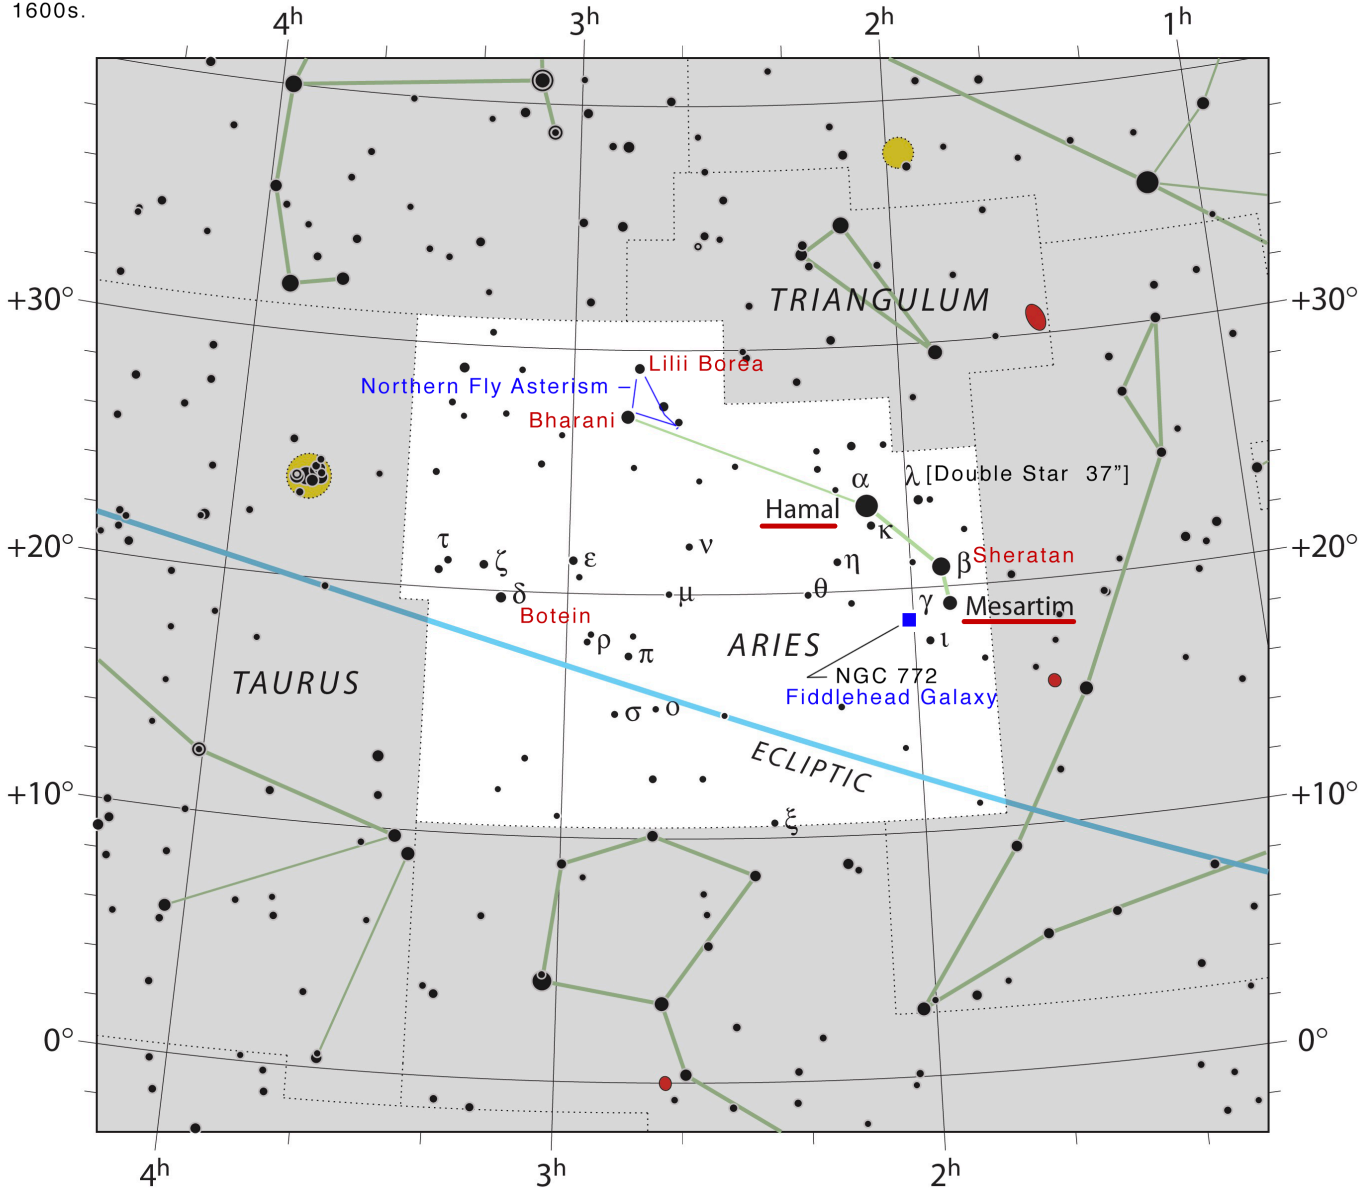

ARI

STARS:

- α - Hamal "hah-MAHL" Mag 2.0 [lamb]
- β - Sheratan SHARE-ah-tunn" 2.6 [the pair]
- γ - Mesarthim "mess-AHR-tim" 4.8 [servants]
Double 7" separation
- δ - Botein "BOW-teen" 4.4 [the belly]
- 41 - Bharani "BARE-ah-nee" 4.6 [the second Hindu lunar house]
SAO 75596
- 39 - Lili Borea "LIL-eye BORE-ee-ah" 4.5 [the north of Lilium]
SAO 75578

Aries "AIR-eeze"
Arietis "uh-RYE-ih-tiss"

The Ram

Visibility:
AM June - Nov
PM Sept - Mar

ASTERISM:

Musca Borealis (The Northern Fly) was a constellation in the 1600s.

- Nimbus
 - Open Cluster
 - NGC
 -
- Veritate