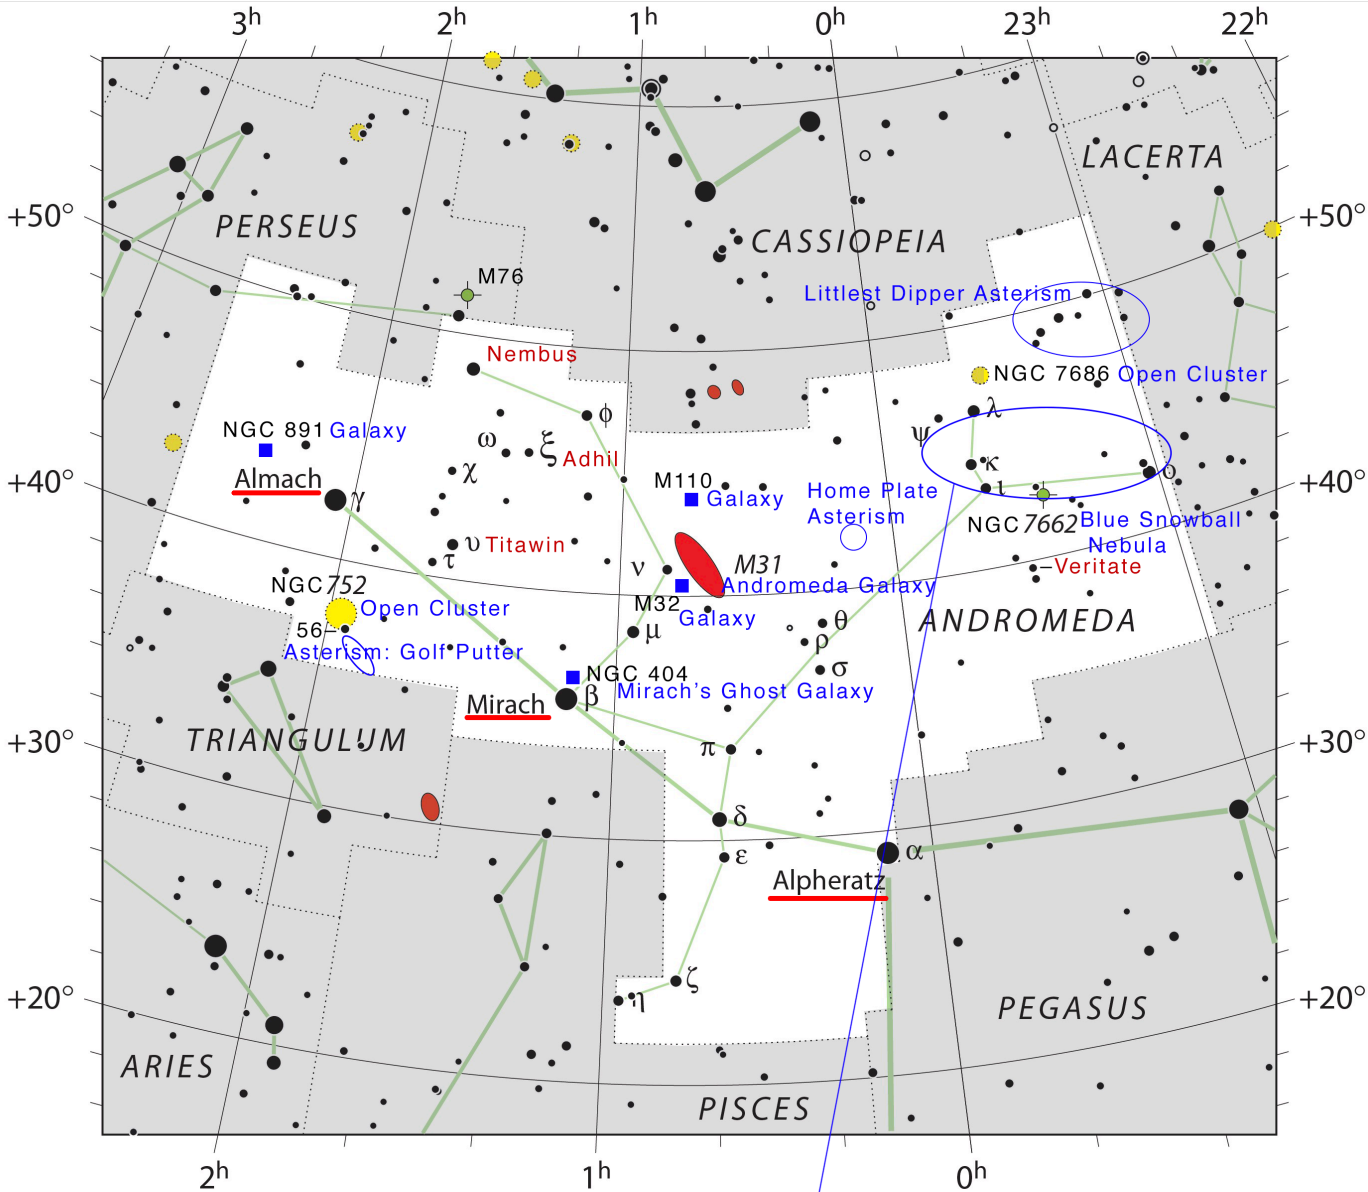

AND

STARS:

- α - Alpheratz "AL-fa-rats" Mag2.0 [horse's shoulder]
Pegasus has no delta star because Alpheratz used to be delta PEG.
150 years ago it was on the prime meridian.
- β - Mirach "MIRR-ack" 2.1 [girdle] double - 29" separation
- γ - Almach "ALL-mahk" 2.3 [cat, lynx] double - 10"
- ξ - Adhil "ah-DILL" 4.9 [the train (back of the robe)]
- υ - Titawin "tit-ah-WEEN" 4.1 [a city in Morocco]
- 51 - Nembus "NEM-buss" 3.6 [unknown]
- 14 - Veritate "ver-ih-TATE-ee" 5.2 [where there is truth]

Andromeda "an-DRAH-mih-da"
Andromedae "an-DRAH-mih-dee"

Andromeda - The Chained Maiden
Mythical princess
Wife of Perseus
Daughter of Cepheus & Cassiopeia

Visibility:
AM June-Nov
PM Sept-Feb

M31 - Andromeda Galaxy - 2.4 million light years away.
Closest major galaxy to the Milky Way. Naked eye visible.

Asterism: Frederick's Glory (Honores Friderci)
Former constellation